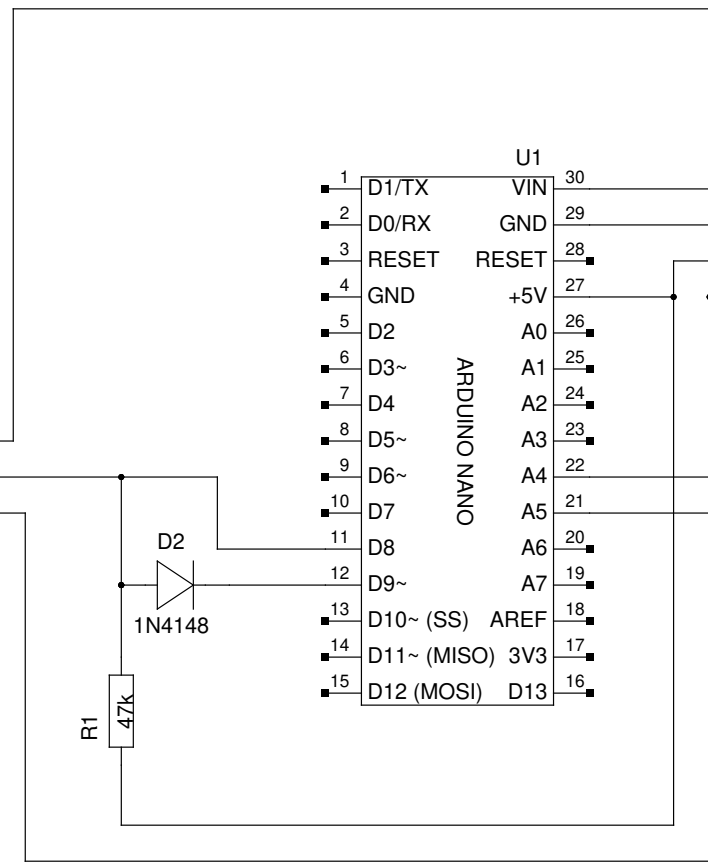

X1
RJ11 / 6p6c

Celestron RTC faking a GPS

TITLE		REVISION: V1.0	
FILE: Celestron_RTC.sch	PAGE 1 OF 1		DRAWN BY: Andreas Rollnik