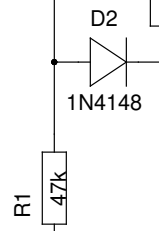

X1
RJ11 / 6p6c

Celestron RTC faking a GPS

TITLE		REVISION: V1.0	
FILE: Celestron_RTC.sch	PAGE 1 OF 1		DRAWN BY: Andreas Rollnik