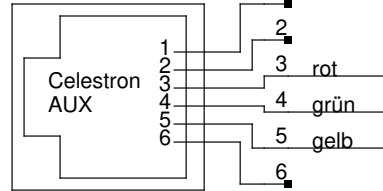

X1
RJ11 / 6p6c

Celestron RTC faking a GPS

TITLE		REVISION: V1.0	
FILE: Celestron_RTC.sch	PAGE 1 OF 1		DRAWN BY: Andreas Rollnik